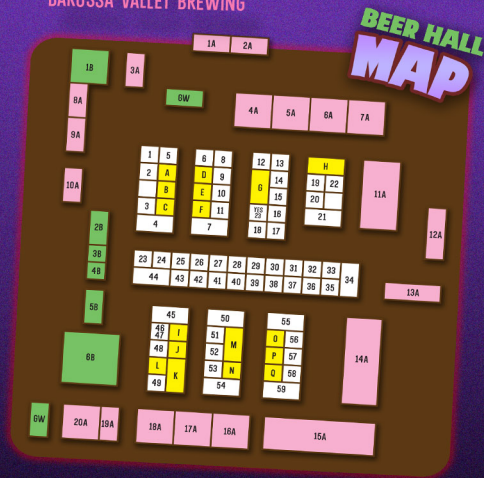

BEER HALL MAP

BREWER LEGEND

- | | | |
|-----|---|-------------------------|
| 1A | COOPERS | SA |
| 2A | BETTER BEER | NSW |
| 3A | GILBERT ST HOTEL INTERNATIONAL CONTAINER | SA |
| 4A | SAILOR'S GRAVE BREWING | VIC |
| 5A | MOON DOG CRAFT BREWERY | VIC |
| 6A | DANGEROUS ALES | NSW |
| 7A | GOSPEL WHISKEY | VIC |
| 8A | NOODLEDOOF BREWING & DISITLLING | VIC |
| 9A | WOOLSTORE BREWERY | SA |
| 10A | KICKBACK BREWING | SA |
| 11A | HEAPS NORMAL | NSW |
| 12A | MISMATCH BREWING & HILLS CIDER | SA |
| 13A | VALE BREWING & FOX HAT BREWING | SA |
| 14A | PRANCING PONY BREWERY
& TWO BAYS BREWING CO | SA
VIC |
| 15A | BIG SHED BREWING | SA |
| 16A | SILVER BARK BREWERY | SA |
| 17A | PIKES BEER COMPANY | SA |
| 18A | SHAPESHIFTER BREWING CO | SA |
| 19A | DEEP LIQUID | SA |
| 20A | BBC POURS SNAPPER POINT BREWING
SAUCE BREWING CO &
BAROSSA VALLEY BREWING | OUTER SPACE
SA / NSW |

MARKETS

- A BIG G'S JERKY
- B DIRTY DOUG'S ESSENTIALS
- C BRUTUS HOT SAUCE
- D GRUNDS GOURMET
- E OLD UNCLE MOE'S HOT SAUCE
- F CHOO ROO
- G THE RUB SOCIETY
- H BRIXTON
- I UNDERGROUND RECORDS
- J CRACKLE & POP RECORDS
- K THE OFFBEAT SOCK COMPANY
- L FANCY HANKS
- M SCORPION CHILLI
- N BLACK MATCH CANDLES
- O BULLDOZER BBQ & RANCH HAND FOODS
- P NAUGHTY NANNA'S COOKIES
- Q RUB & GRUB

EVERYTHING ELSE

- 1B DOOF DOME
- 2B LAUGHING CLOWNS
- 3B VILY'S FAMILY BAKERY
- 4B MERCH
- 5B SHOOTING GALLERY
- 6B RIOT CITY WRESTLING
- GW GLASS WASH